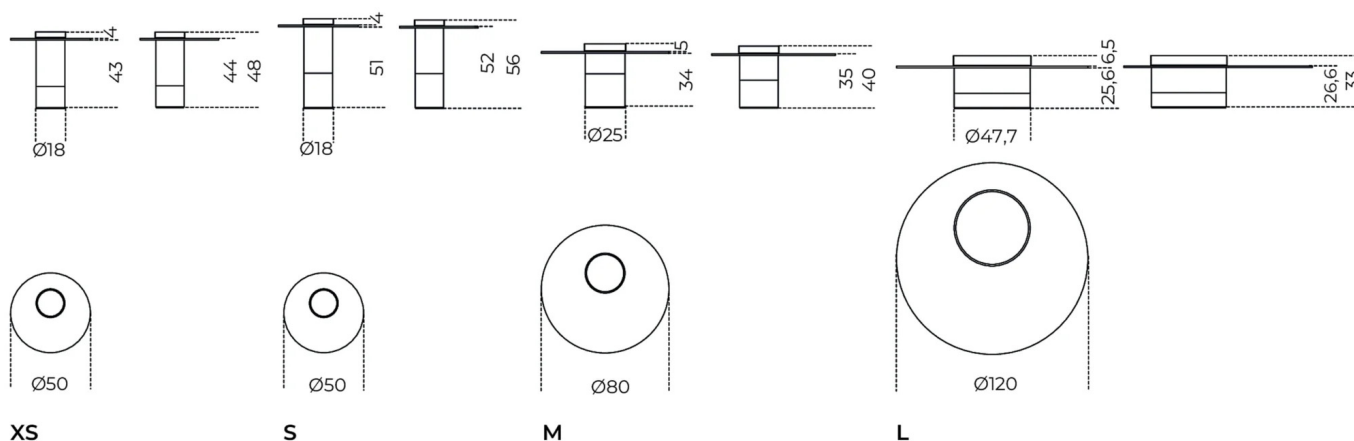

For XS and S versions: not recommended for positioning on carpet.

Dimensioni / size

Cm (Ø x H)

50 x 48

50 x 56

80 x 40

120 x 33

Dimensioni / size

Inches (Ø x H)

19¾ x 19

19¾ x 22¼

31½ x 15¾

47¼ x 13

Finishes

Glass

Bronze